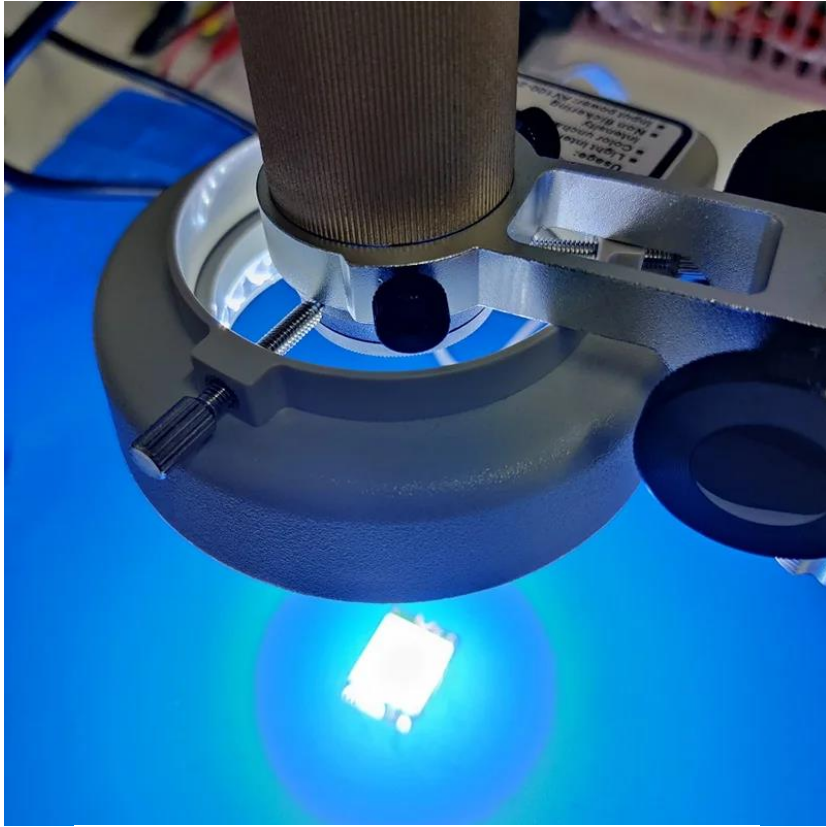

# Circular lamp

56 LED Light