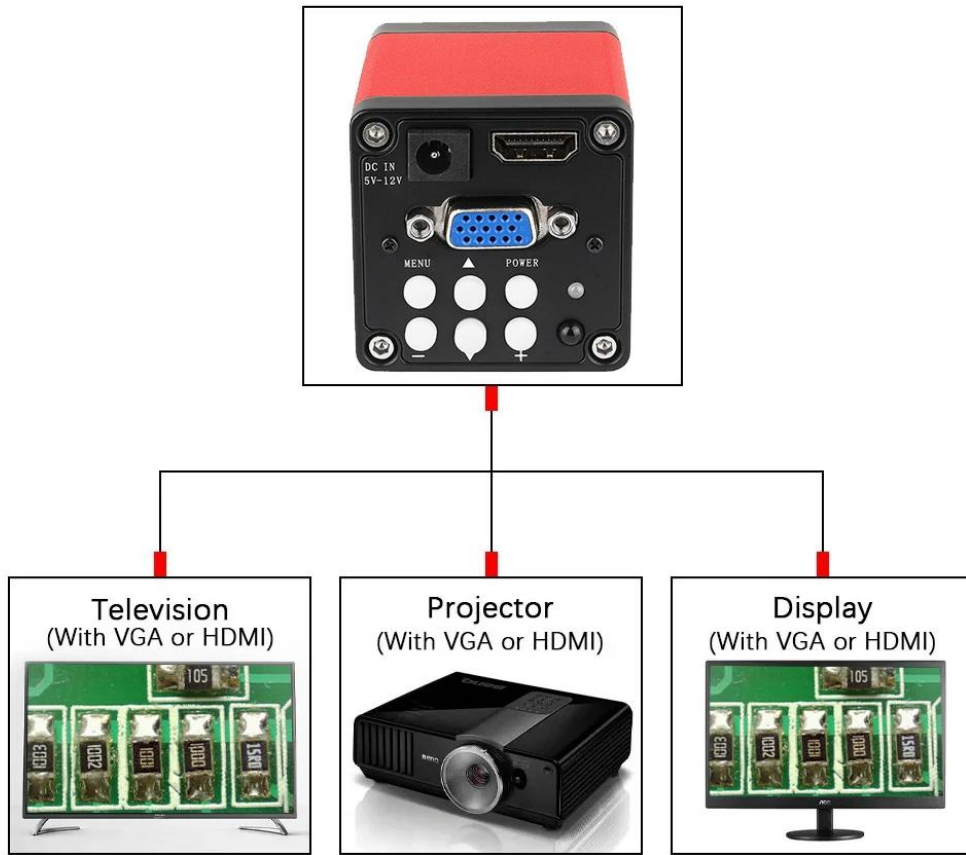

## XVH2003 Product features

Overall dimension: 75\*50\*50mm

Video Interface:HDMI VGA

Lens:CS

Working voltage:12V

Working current:150mA

Optical format:1/3"

Pixel size:2.8 $\mu$ m\*2.8 $\mu$ m

Pixel array:13MP

TV Lines:1200TVLine

FPS of max image:30FPS

Scanning mode:progressive

Shutter mode:electronic shutter

Dynamic range:65dB

S/N radio:45dB

OSD language:English/Chinese  
AWB mode:One time white balance / manual / auto  
HDR:Adjustable  
Cross line:Support 8 colors / line width adjustable  
B/W:allow  
Negative:allow  
Mirror flip:Support left / right / up / down  
Freeze:allow  
Compare:allow  
Manual set bright,contrast,sharp,saturation:allow  
Output of display resolution: HDMI : 16:9, 4:3 VGA:Above 1920\*1080P

HDMI VGA  
Pixel array:13MP  
The sensor: gc2053  
Overall dimension: 75\*50\*50mm  
Video Interface:HDMI VGA  
Lens:CS  
Working voltage:12V  
Working current:150mA  
Optical format:1/3"  
Pixel size:2.8um\*2.8um  
TV Lines:1200TVLine  
FPS of max image:60FPS  
Scanning mode:progressive  
Shutter mode:electronic shutter  
Dynamic range:65dB  
S/N radio:45dB  
OSD language:English/Chinese  
AWB mode:One time white balance / manual / auto  
HDR:Adjustable  
Cross line:Support 8 colors / line width adjustable  
B/W:allow  
Negative:allow  
Mirror flip:Support left / right / up / down  
Freeze:allow  
Compare:allow  
Manual set bright,contrast,sharp,saturation:allow  
Output of display resolution: HDMI: 16:9, 4:3 VGA:Above 1920\*1080P

The remote control can help you control the microscope camera menu settings more conveniently, and can effectively reduce vibration caused by pressing.